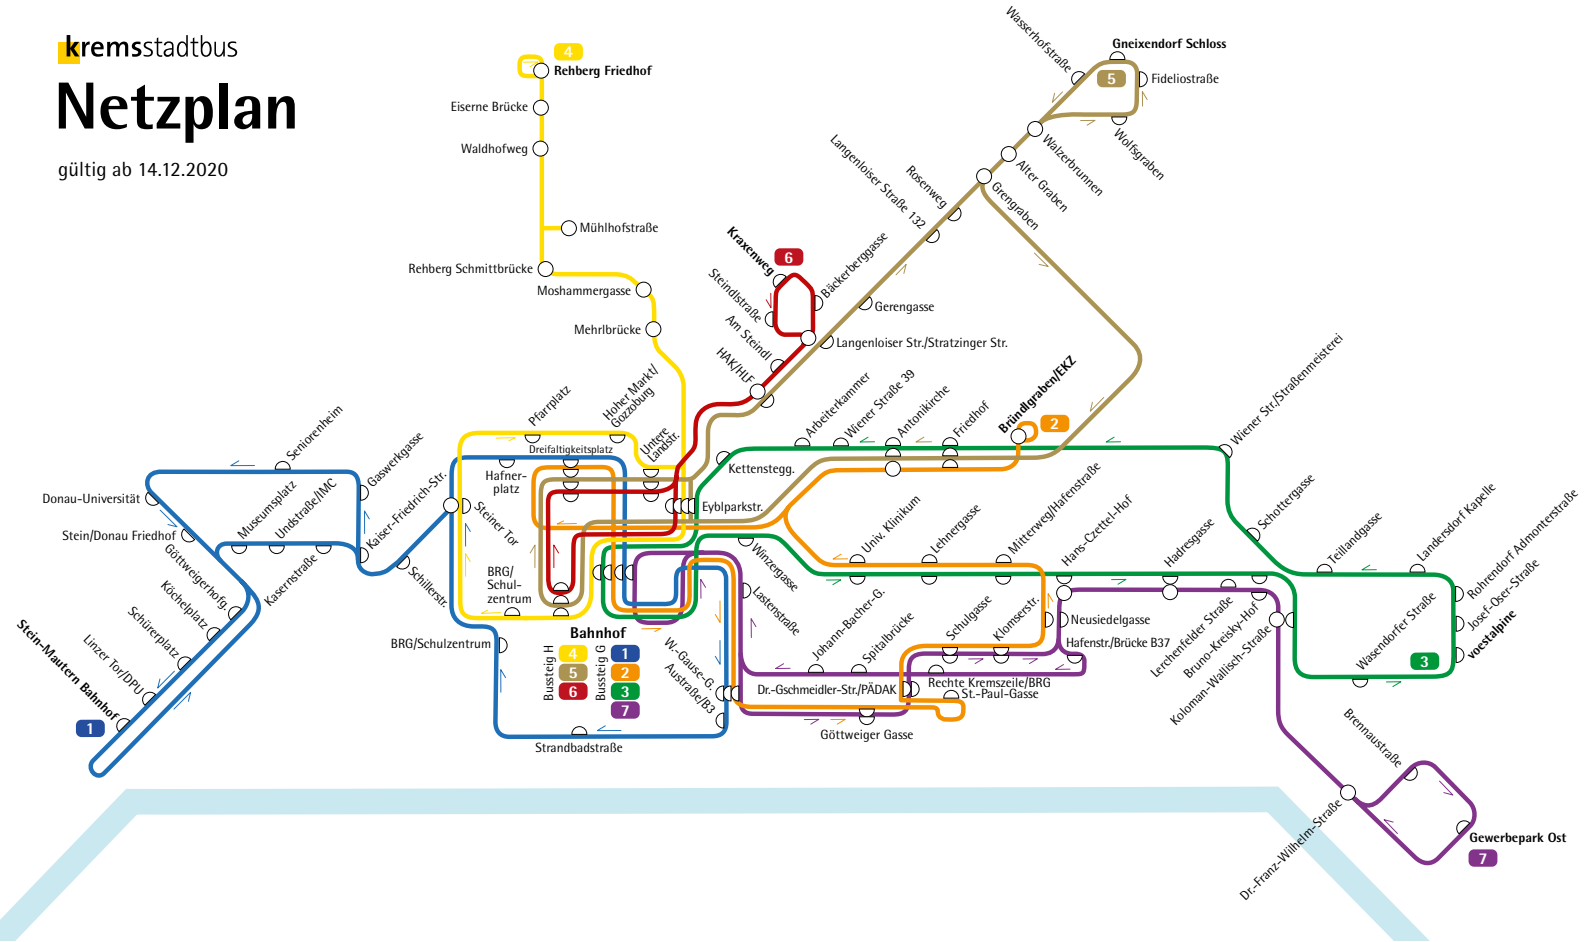

kremstadtbus

Netzplan

gültig ab 14.12.2020

VOR „A nach B“ Routenplaner
Auch als kostenlose App für Ihr Smartphone erhältlich!
www.anachb.at